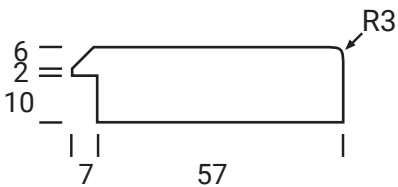

DERWENT ARCH 2-PIECE

Platinum Series

Frame Only Door

Door
Min H = 227mm Min W = 158mm

Tall Door

Tall Door

Lattice Door
4, 6, 8 or 10 lites

Max door H = 2400mm
Min H with rail = 500mm

Glass Door Profile

Individual Drawers
Min H = 227mm

Split Rail Drawers
Min H = 194mm