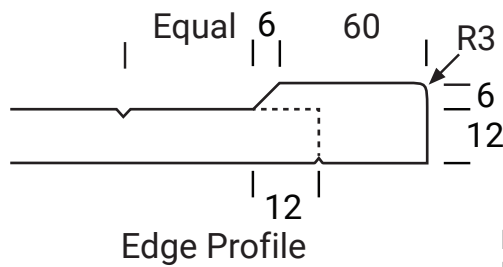

DERWENT ARCH 2-PIECE

Platinum Series

Frame Only Door

Door
Min H = 227mm Min W = 158mm

Tall Door

Tall Door

Lattice Door
4, 6, 8 or 10 lites

Max door H = 2400mm
Min H with rail = 500mm

Glass Door Profile

Individual Drawers
Min H = 227mm

Split Rail Drawers
Min H = 194mm