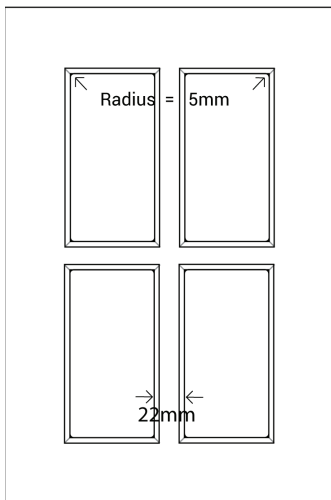

DERWENT ARCH 2-PIECE

Platinum Series

Frame Only Door

Door
Min H = 227mm Min W = 158mm

Tall Door

Tall Door

Lattice Door
4, 6, 8 or 10 lites

Max door H = 2400mm
Min H with rail = 500mm

Glass Door Profile

Individual Drawers
Min H = 227mm

Split Rail Drawers
Min H = 194mm